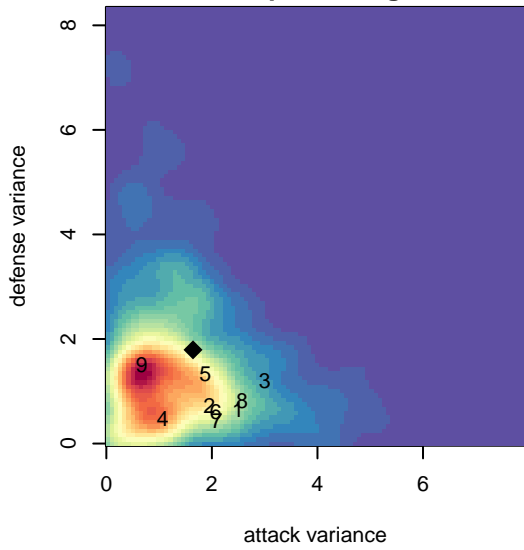

## CWSA Navy G99

Central Washington Soccer Academy  
 Yakima, WA  
 G99 total strength=1606  
 attack=18.23 defense=14.63  
 fall league = PSPL WSPL 1 U16  
 notes= Anabtawi 2015

alt names used:  
 CENTRAL WASHINGTON CWSA ANABTAWI ( WA)  
 U15G Navy  
 U15G NAVY  
 CWSA G99 Navy Anabtawi  
 CWSA ANABTAWI (WA)

Venues played:  
 2015 US Club Regionals Super U15  
 2015 Nike Crossfire Challenge Super Group U'  
 2015 PSPL WSPL 1 U16  
 2015 WA Cup GU16 Gold/Silver U16

**CWSA Navy G99**  
 Dots are actual minus expected GF (blue circles) and GA (red triangles).  
 Blue line is smoothed change in attack strength. Red is smoothed change in defense strength.

**attack and defense variance (black dot)  
relative to other teams  
and top 10 in region**

**attack and defense rating  
relative to others at age  
and all opponents in last 13 months**

**Performance relative to 13 month average**