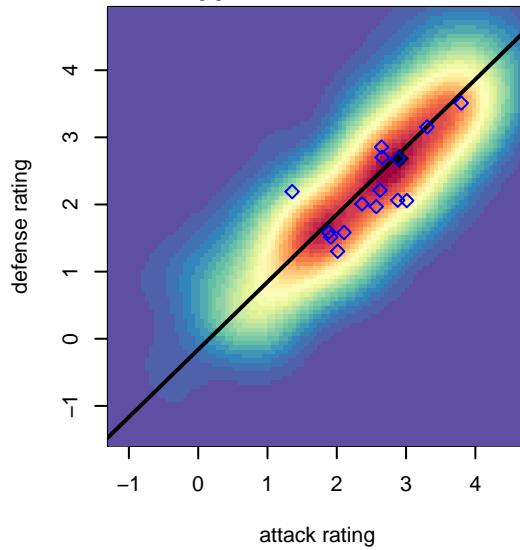

## CWSA Navy G99

Central Washington Soccer Academy  
 Yakima, WA  
 G99 total strength=1606  
 attack=18.23 defense=14.63  
 fall league = PSPL WSPL 1 U16  
 notes= Anabtawi 2015

alt names used:  
 CENTRAL WASHINGTON CWSA ANABTAWI ( WA)  
 U15G Navy  
 U15G NAVY  
 CWSA G99 Navy Anabtawi  
 CWSA ANABTAWI (WA)

Venues played:  
 2015 US Club Regionals Super U15  
 2015 Nike Crossfire Challenge Super Group U'  
 2015 PSPL WSPL 1 U16  
 2015 WA Cup GU16 Gold/Silver U16

**CWSA Navy G99**  
 Dots are actual minus expected GF (blue circles) and GA (red triangles).  
 Blue line is smoothed change in attack strength. Red is smoothed change in defense strength.

**attack and defense variance (black dot)  
relative to other teams  
and top 10 in region**

**attack and defense rating  
relative to others at age  
and all opponents in last 13 months**

**Performance relative to 13 month average**