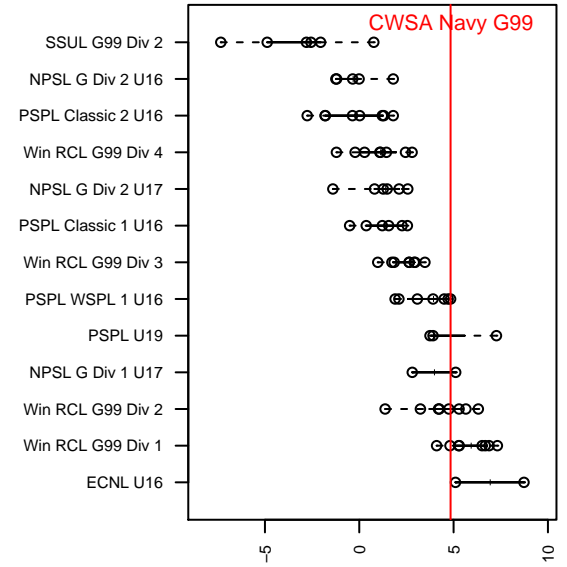

## CWSA Navy G99

Central Washington Soccer Academy  
 Yakima, WA  
 G99 total strength=1606  
 attack=18.23 defense=14.63  
 fall league = PSPL WSPL 1 U16  
 notes= Anabtawi 2015

alt names used:  
 CENTRAL WASHINGTON CWSA ANABTAWI ( WA)  
 U15G Navy  
 U15G NAVY  
 CWSA G99 Navy Anabtawi  
 CWSA ANABTAWI (WA)

Venues played:  
 2015 US Club Regionals Super U15  
 2015 Nike Crossfire Challenge Super Group U'  
 2015 PSPL WSPL 1 U16  
 2015 WA Cup GU16 Gold/Silver U16

**CWSA Navy G99**  
 Dots are actual minus expected GF (blue circles) and GA (red triangles).  
 Blue line is smoothed change in attack strength. Red is smoothed change in defense strength.

**attack and defense variance (black dot)  
relative to other teams  
and top 10 in region**

**attack and defense rating  
relative to others at age  
and all opponents in last 13 months**

**Performance relative to 13 month average**