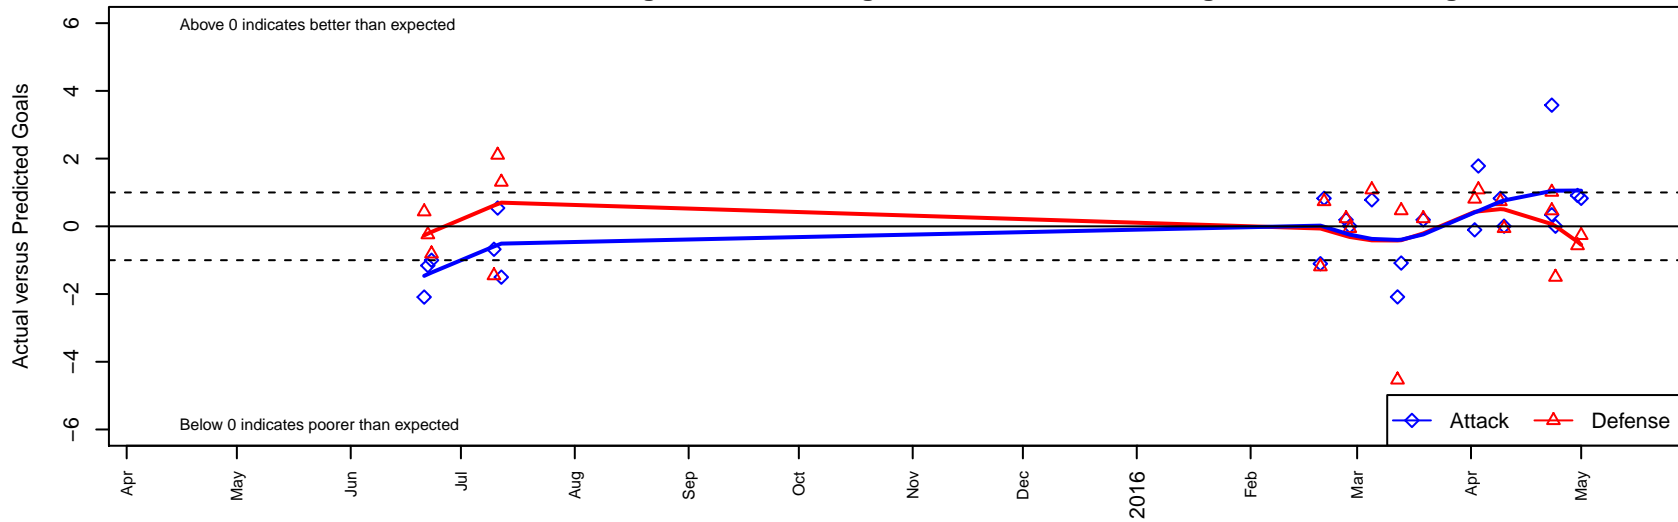

## CWSA Navy G99

Central Washington Soccer Academy  
 Yakima, WA  
 G99 total strength=1606  
 attack=18.23 defense=14.63  
 fall league = PSPL WSPL 1 U16  
 notes= Anabtawi 2015

alt names used:  
 CENTRAL WASHINGTON CWSA ANABTAWI ( WA)  
 U15G Navy  
 U15G NAVY  
 CWSA G99 Navy Anabtawi  
 CWSA ANABTAWI (WA)

Venues played:  
 2015 US Club Regionals Super U15  
 2015 Nike Crossfire Challenge Super Group U'  
 2015 PSPL WSPL 1 U16  
 2015 WA Cup GU16 Gold/Silver U16

**CWSA Navy G99**  
 Dots are actual minus expected GF (blue circles) and GA (red triangles).  
 Blue line is smoothed change in attack strength. Red is smoothed change in defense strength.

**attack and defense variance (black dot)  
relative to other teams  
and top 10 in region**

**attack and defense rating  
relative to others at age  
and all opponents in last 13 months**

**Performance relative to 13 month average**