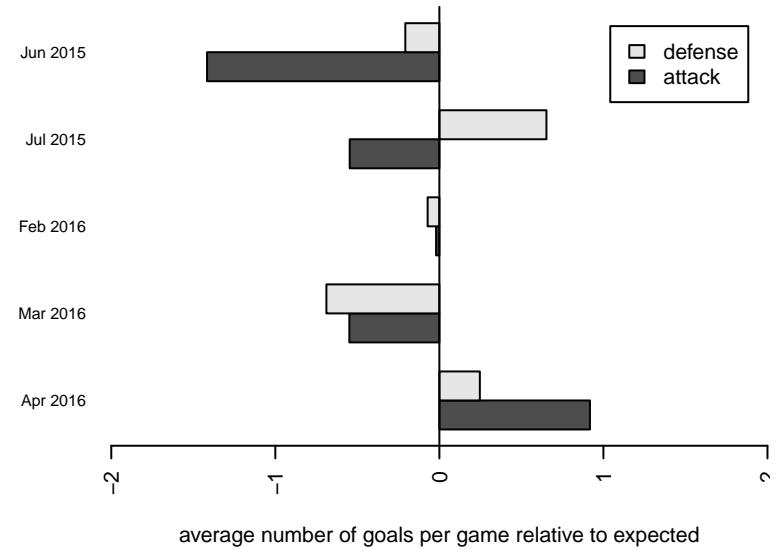

Performance relative to 13 month average